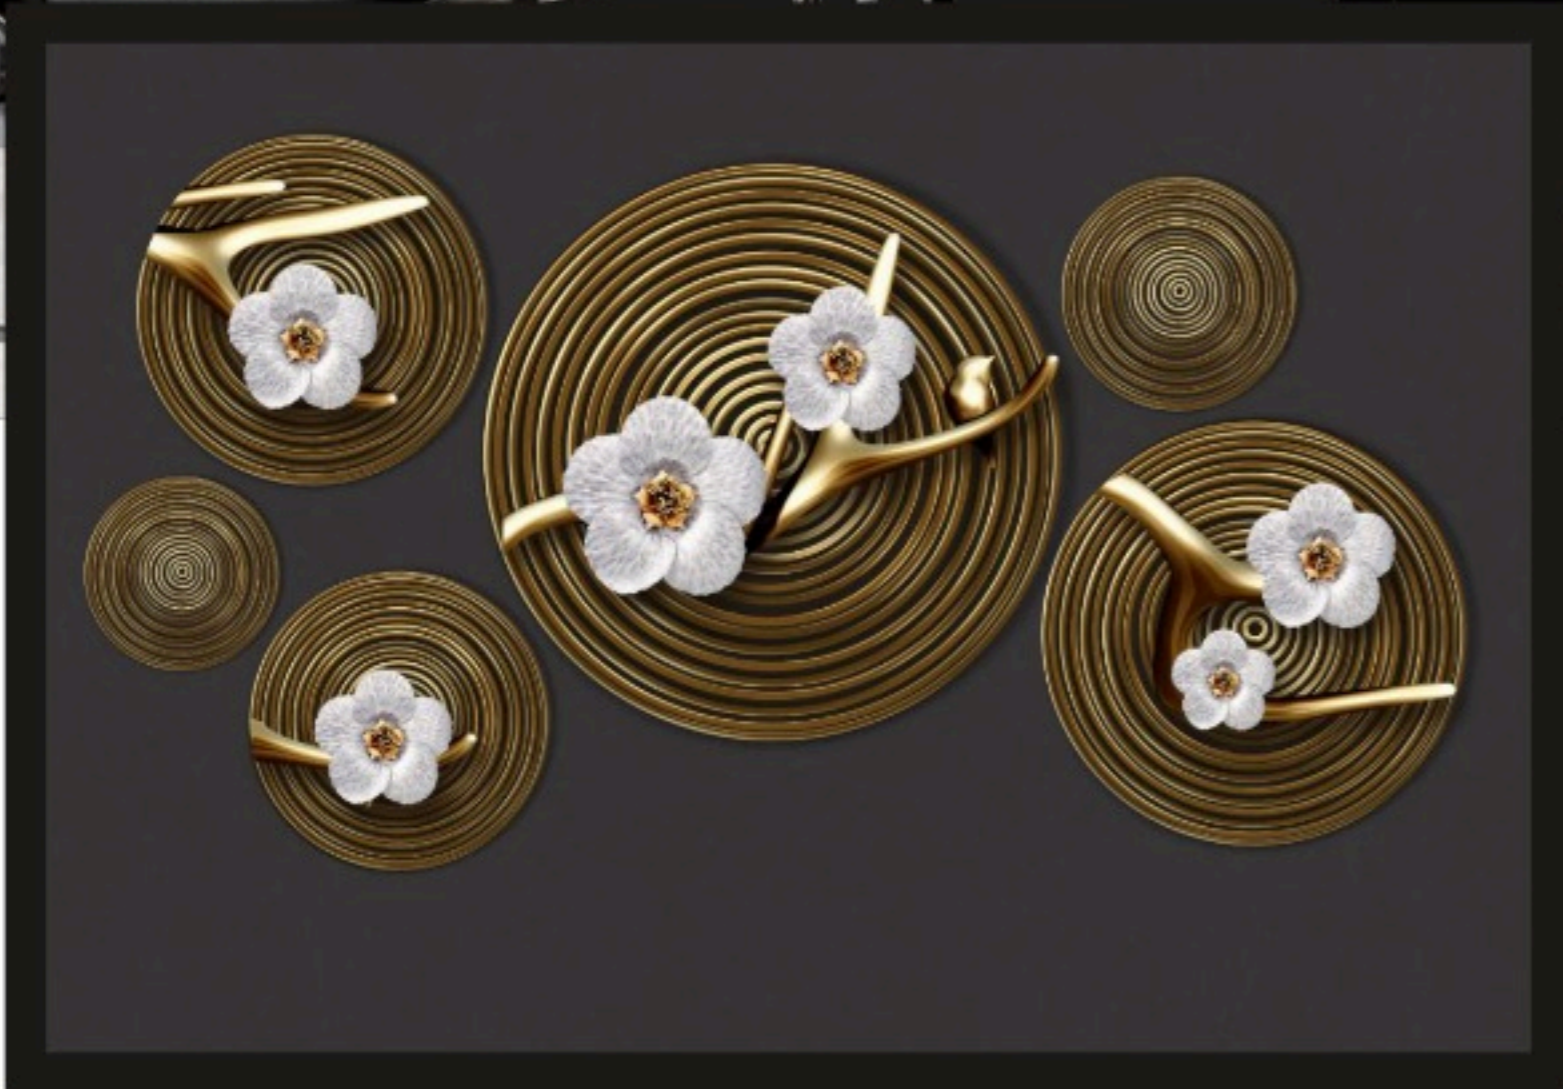

Av-166

NOTE-

Designs are customizable as per your wall dimensions.

Colour can be manipulated in respect to your interior to get the perfect look.

Original print may be slightly differ from the preview above, because screen resolution and paper are different thing.