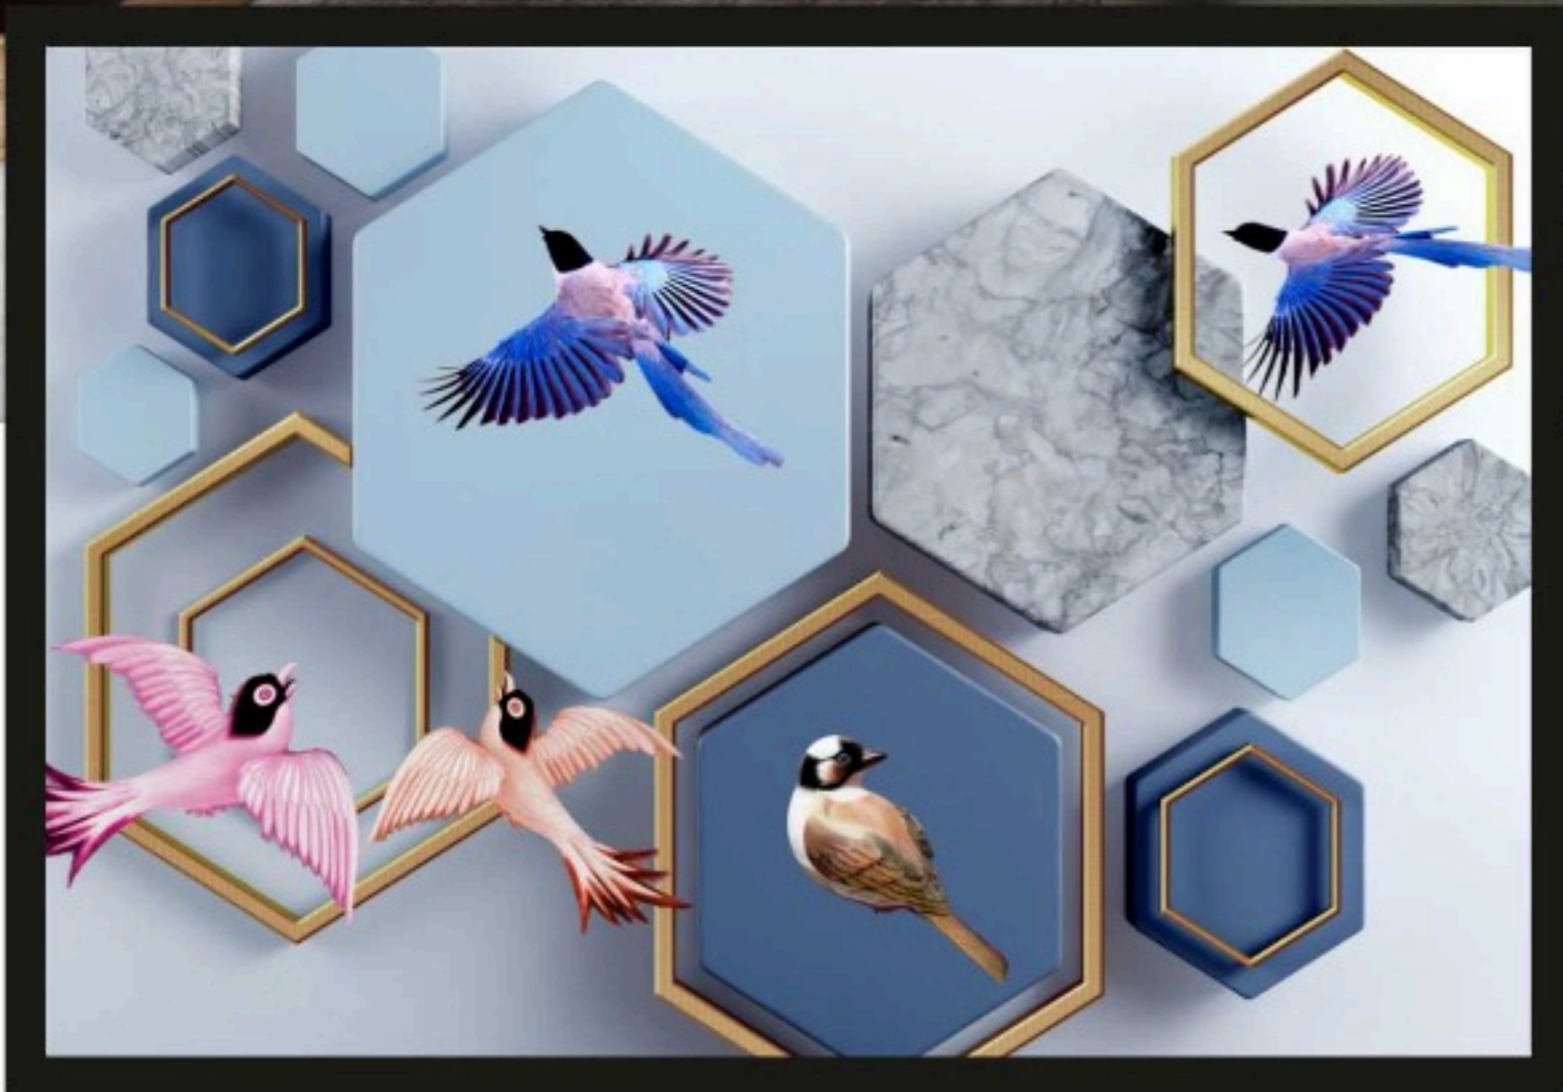

Av- 118

NOTE-

Designs are customizable as per your wall dimensions.

Colour can be manipulated in respect to your interior to get the perfect look.

Original print may be slightly differ from the preview above, because screen resolution and paper are different thing.