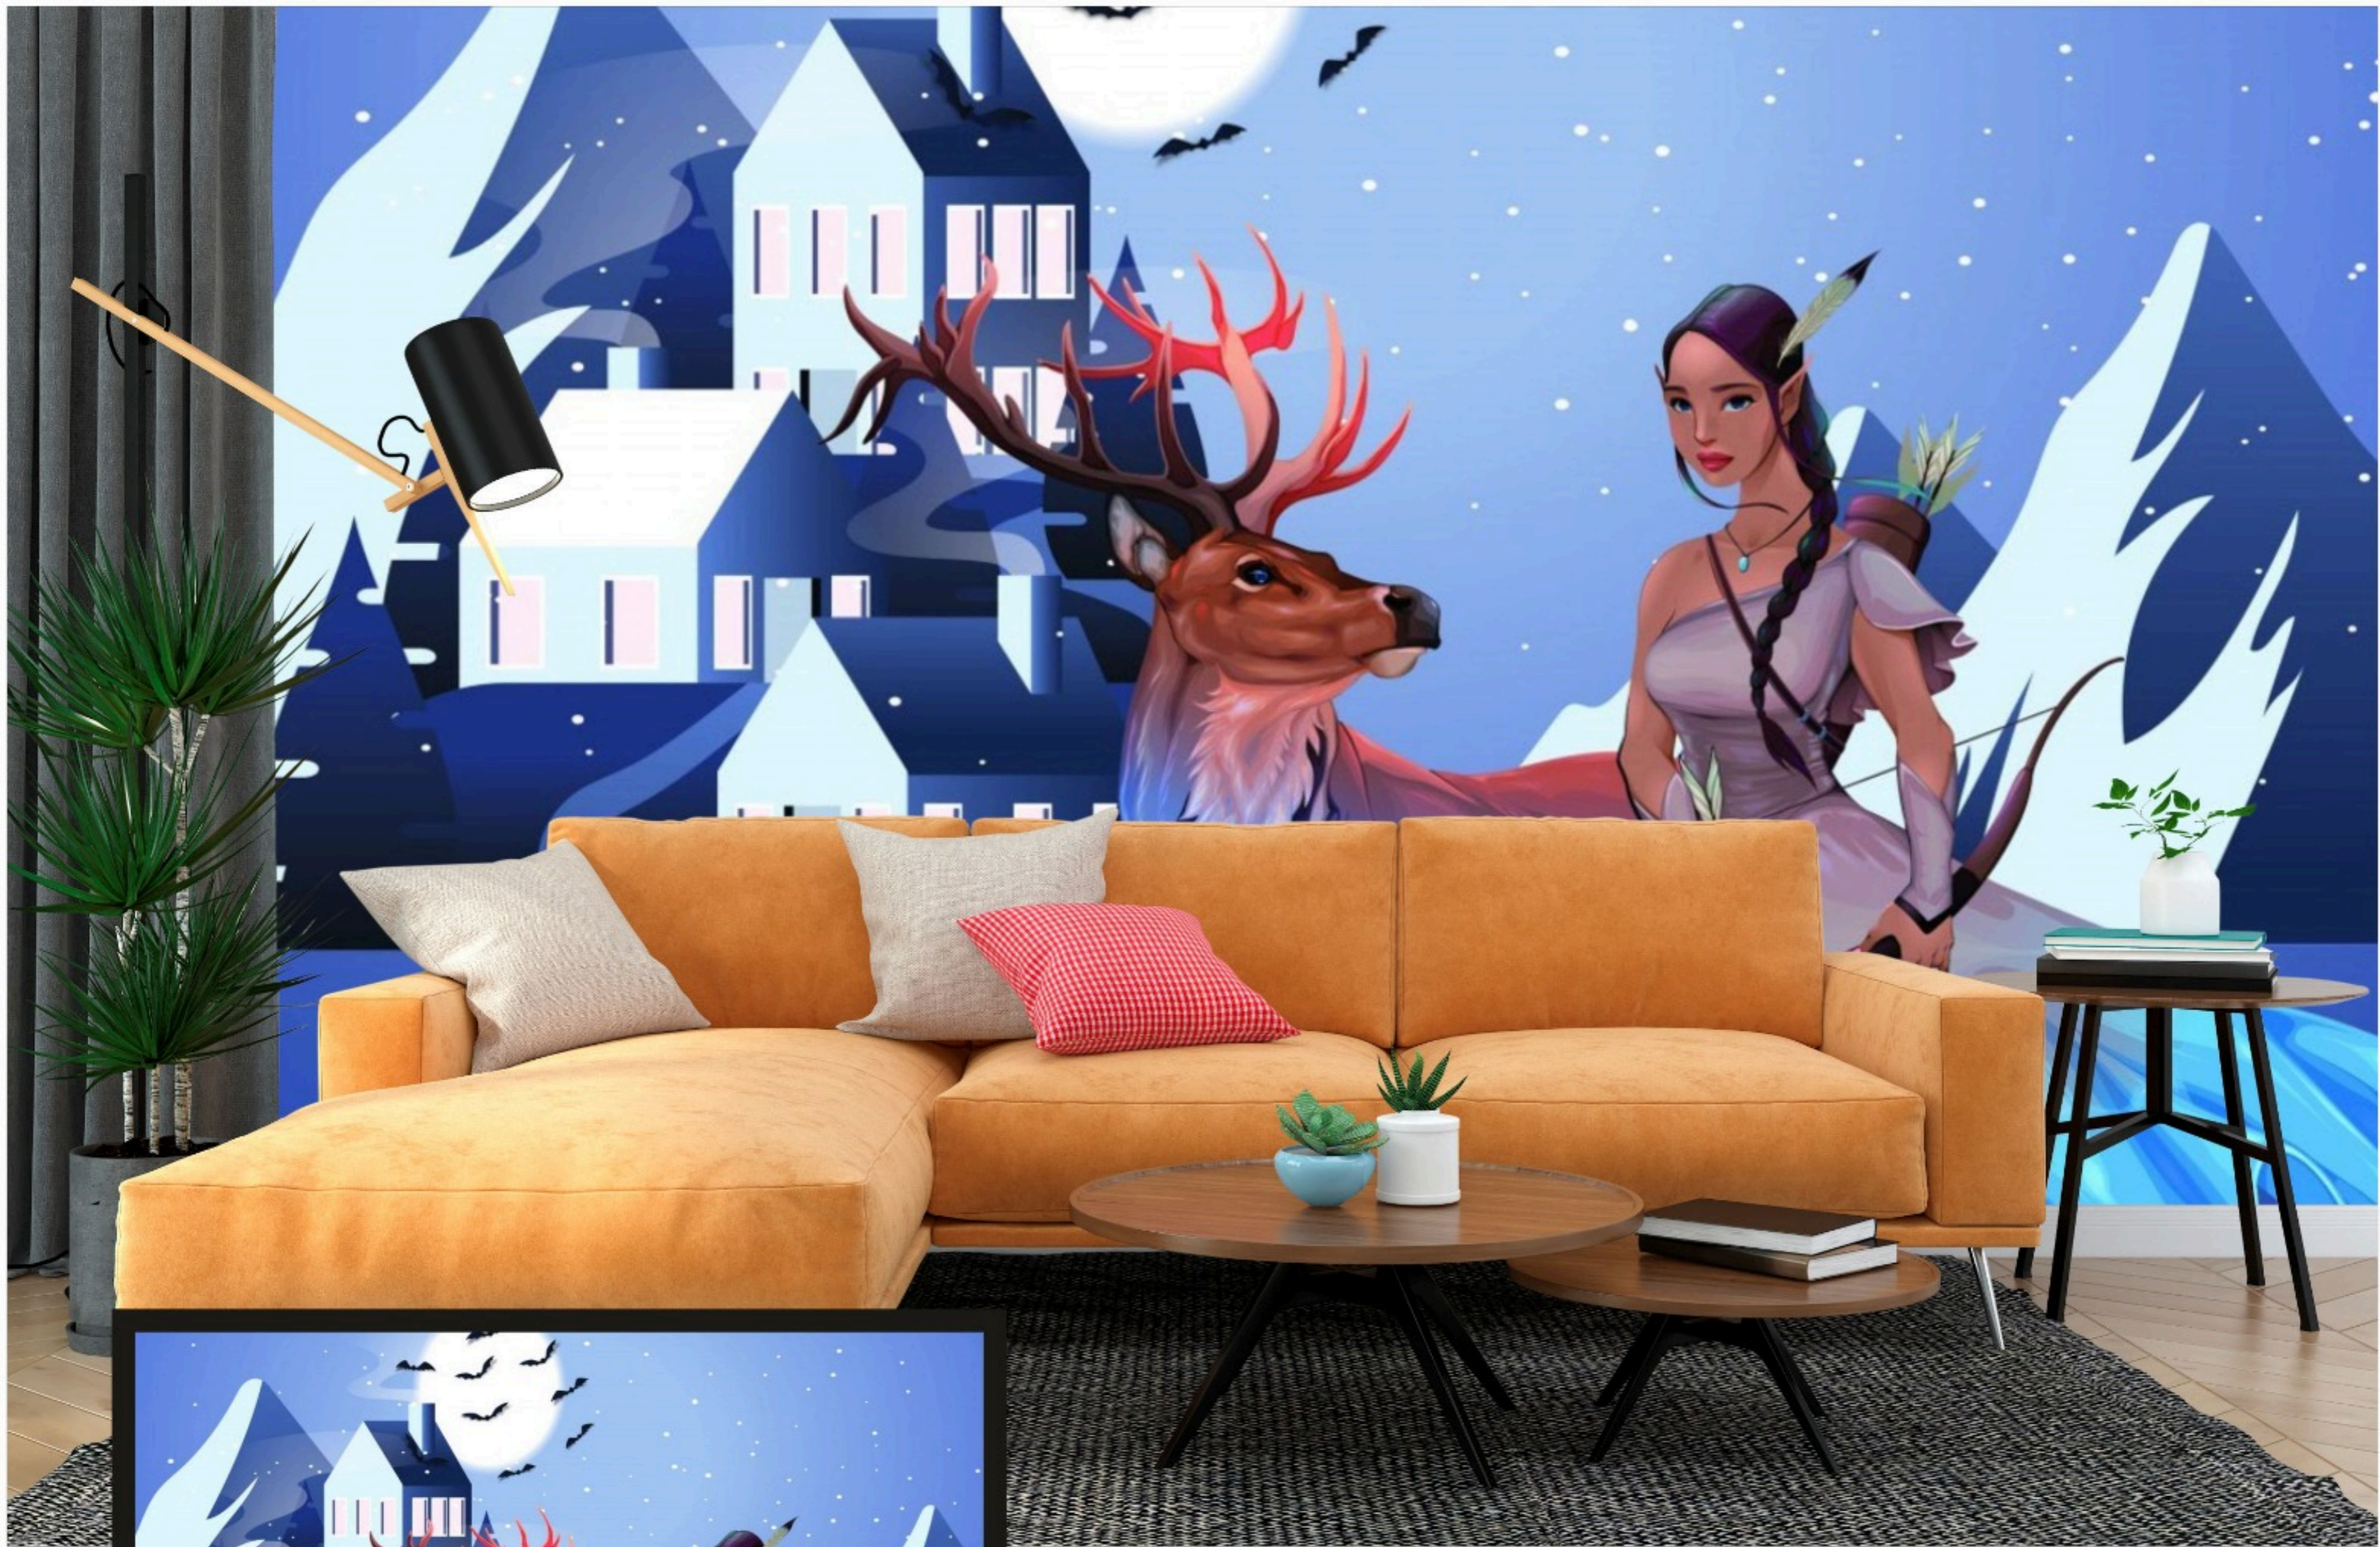

Av- 173

NOTE-

Designs are customizable as per your wall dimensions.

Colour can be manipulated in respect to your interior to get the perfect look.

Original print may be slightly differ from the preview above, because screen resolution and paper are different thing.