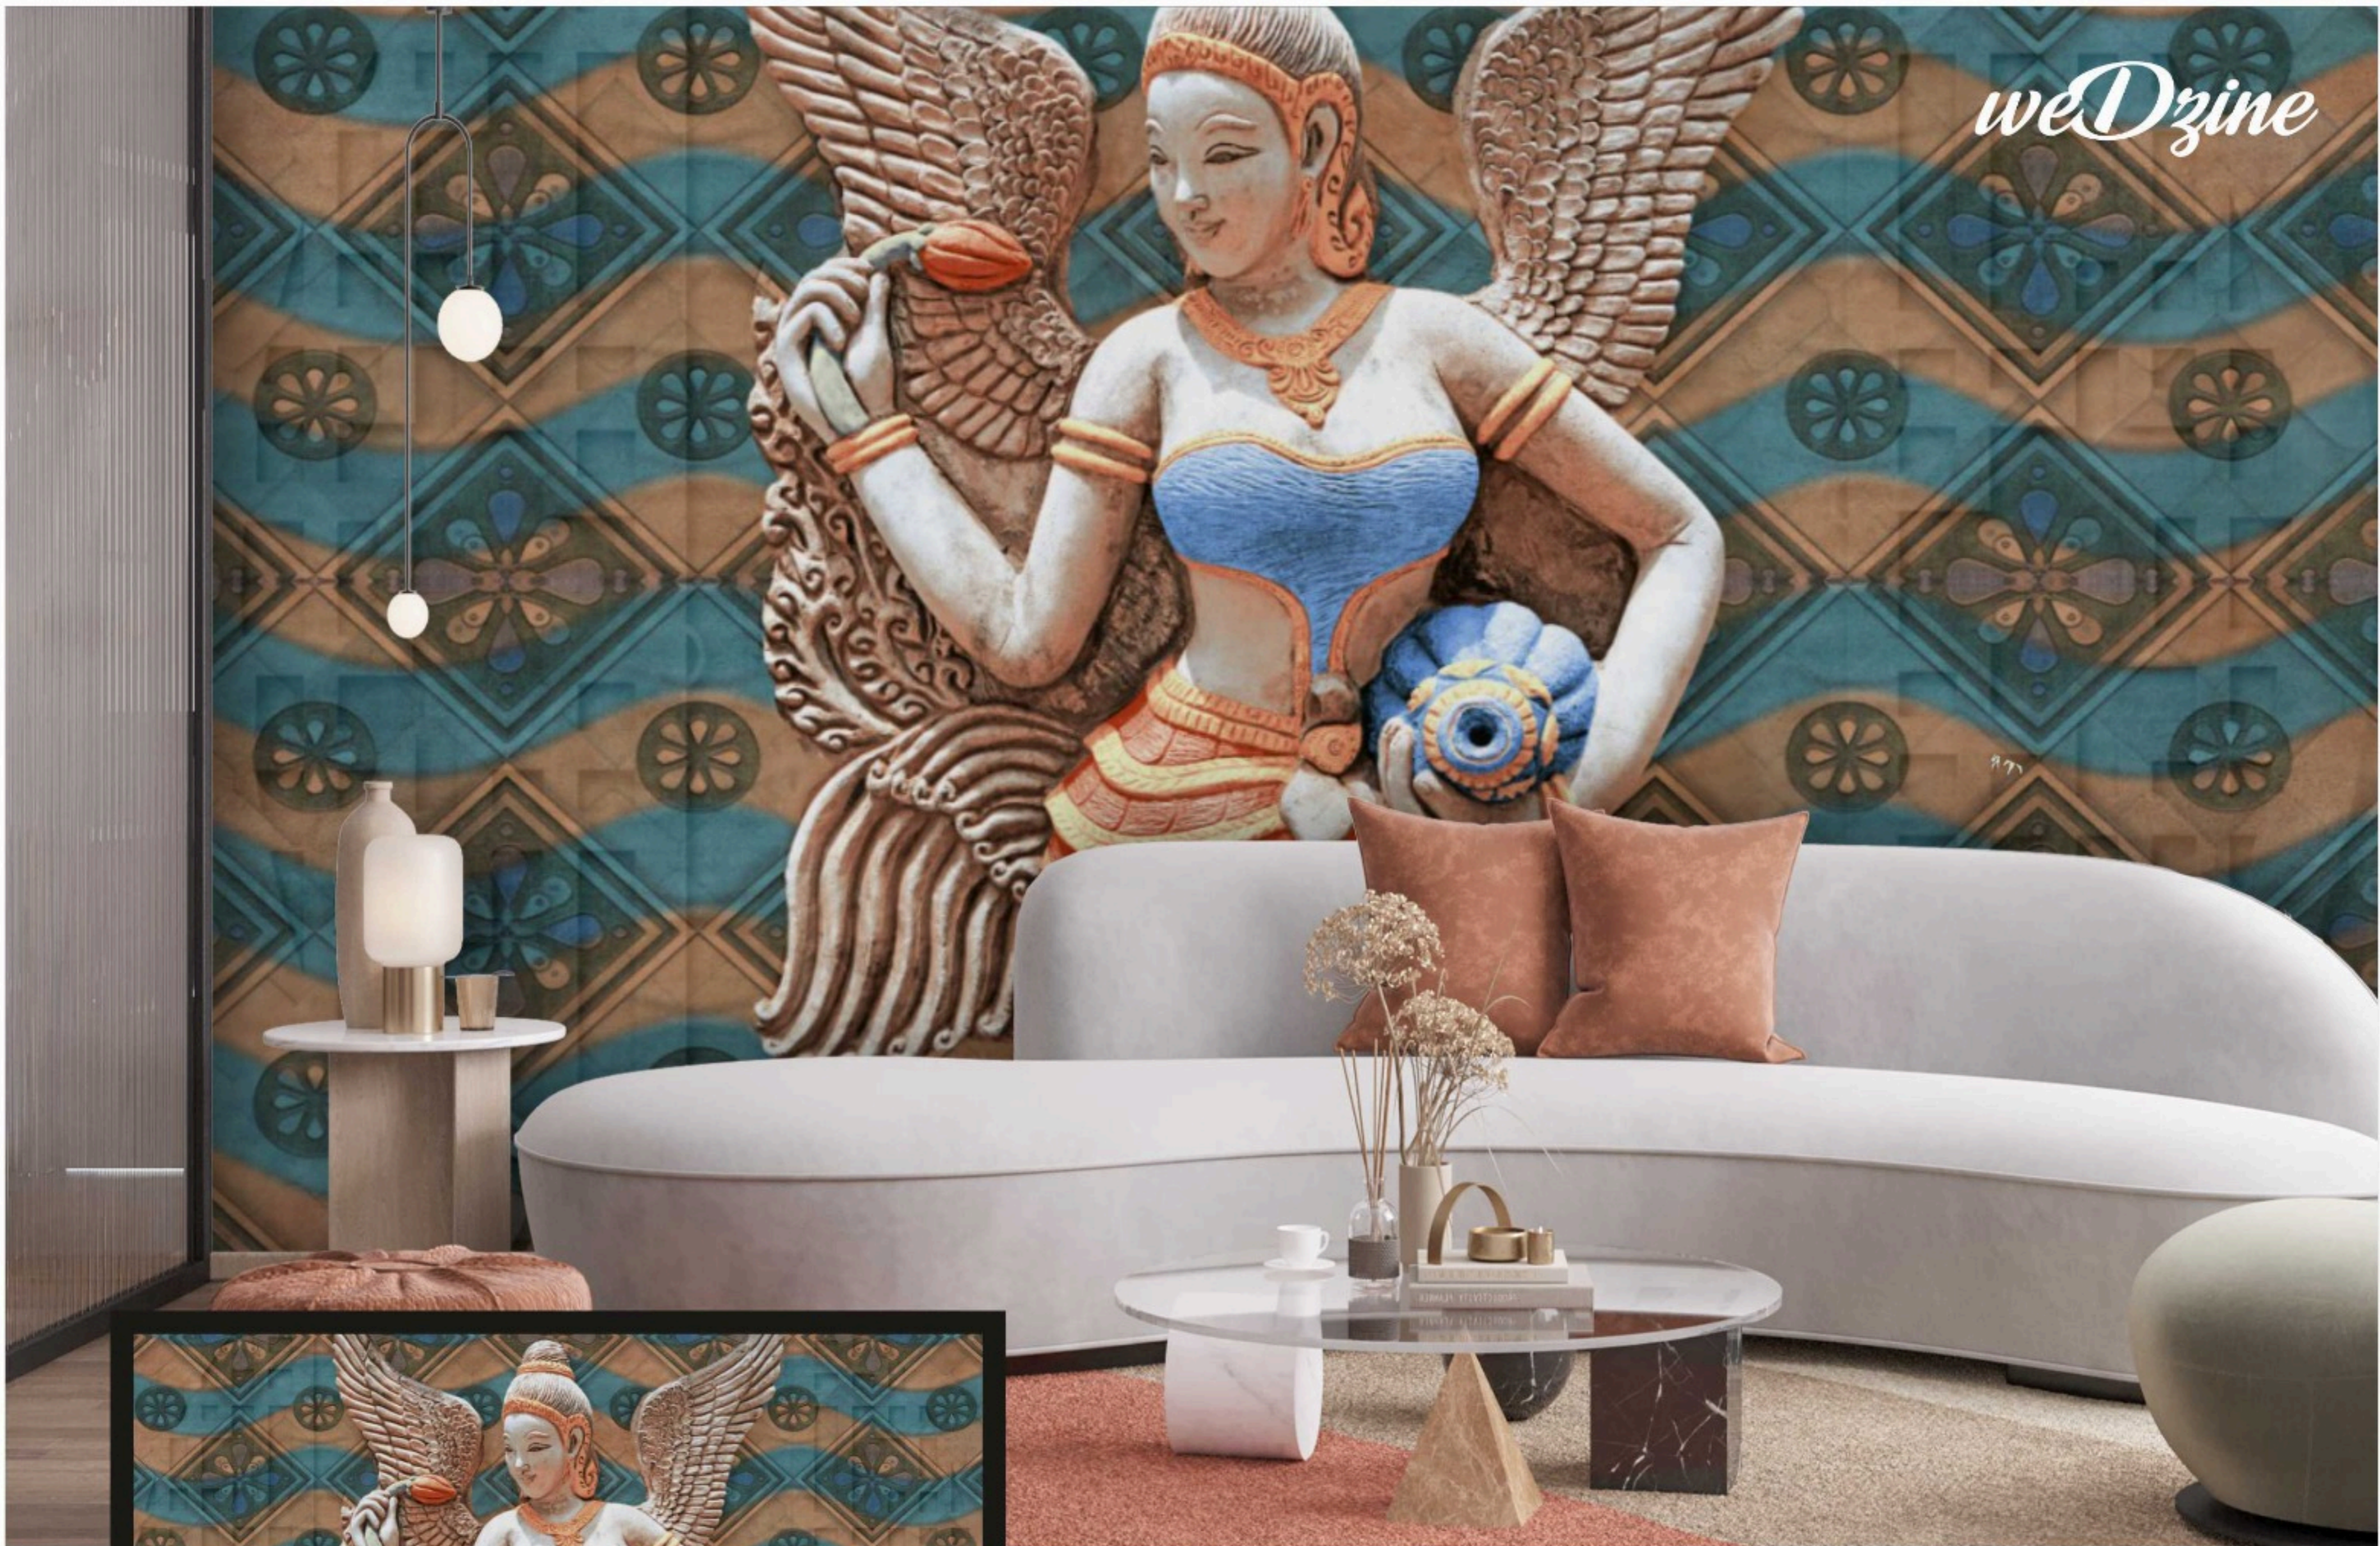

Av- 148

NOTE-

Designs are customizable as per your wall dimensions.

Colour can be manipulated in respect to your interior to get the perfect look.

Original print may be slightly differ from the preview above, because screen resolution and paper are different thing.