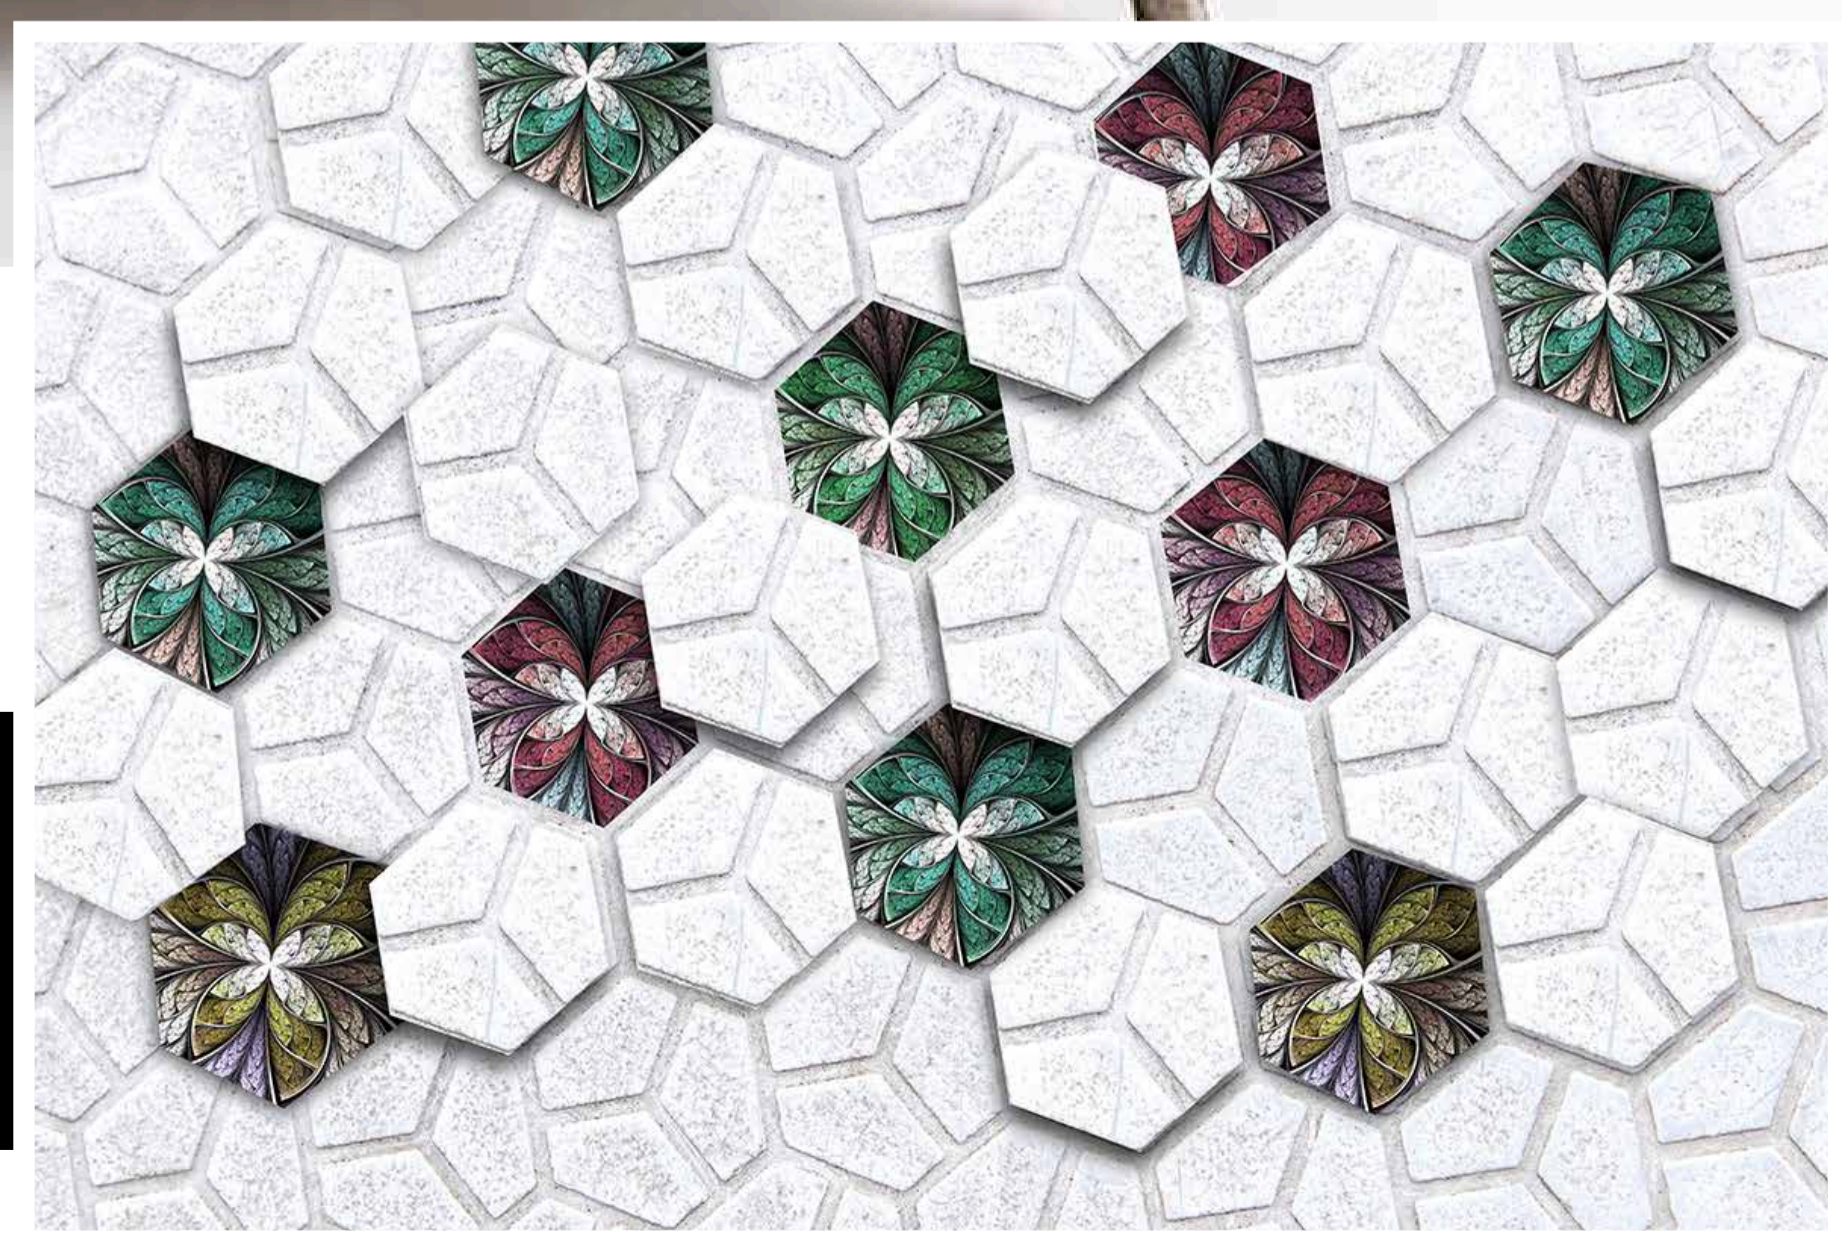

Note:

- Designs are customizable as per your wall dimensions.
- Colour can be manipulated in respect to your interior to get the perfect look.
- Original print may slightly differ from the preview above.

SW-032