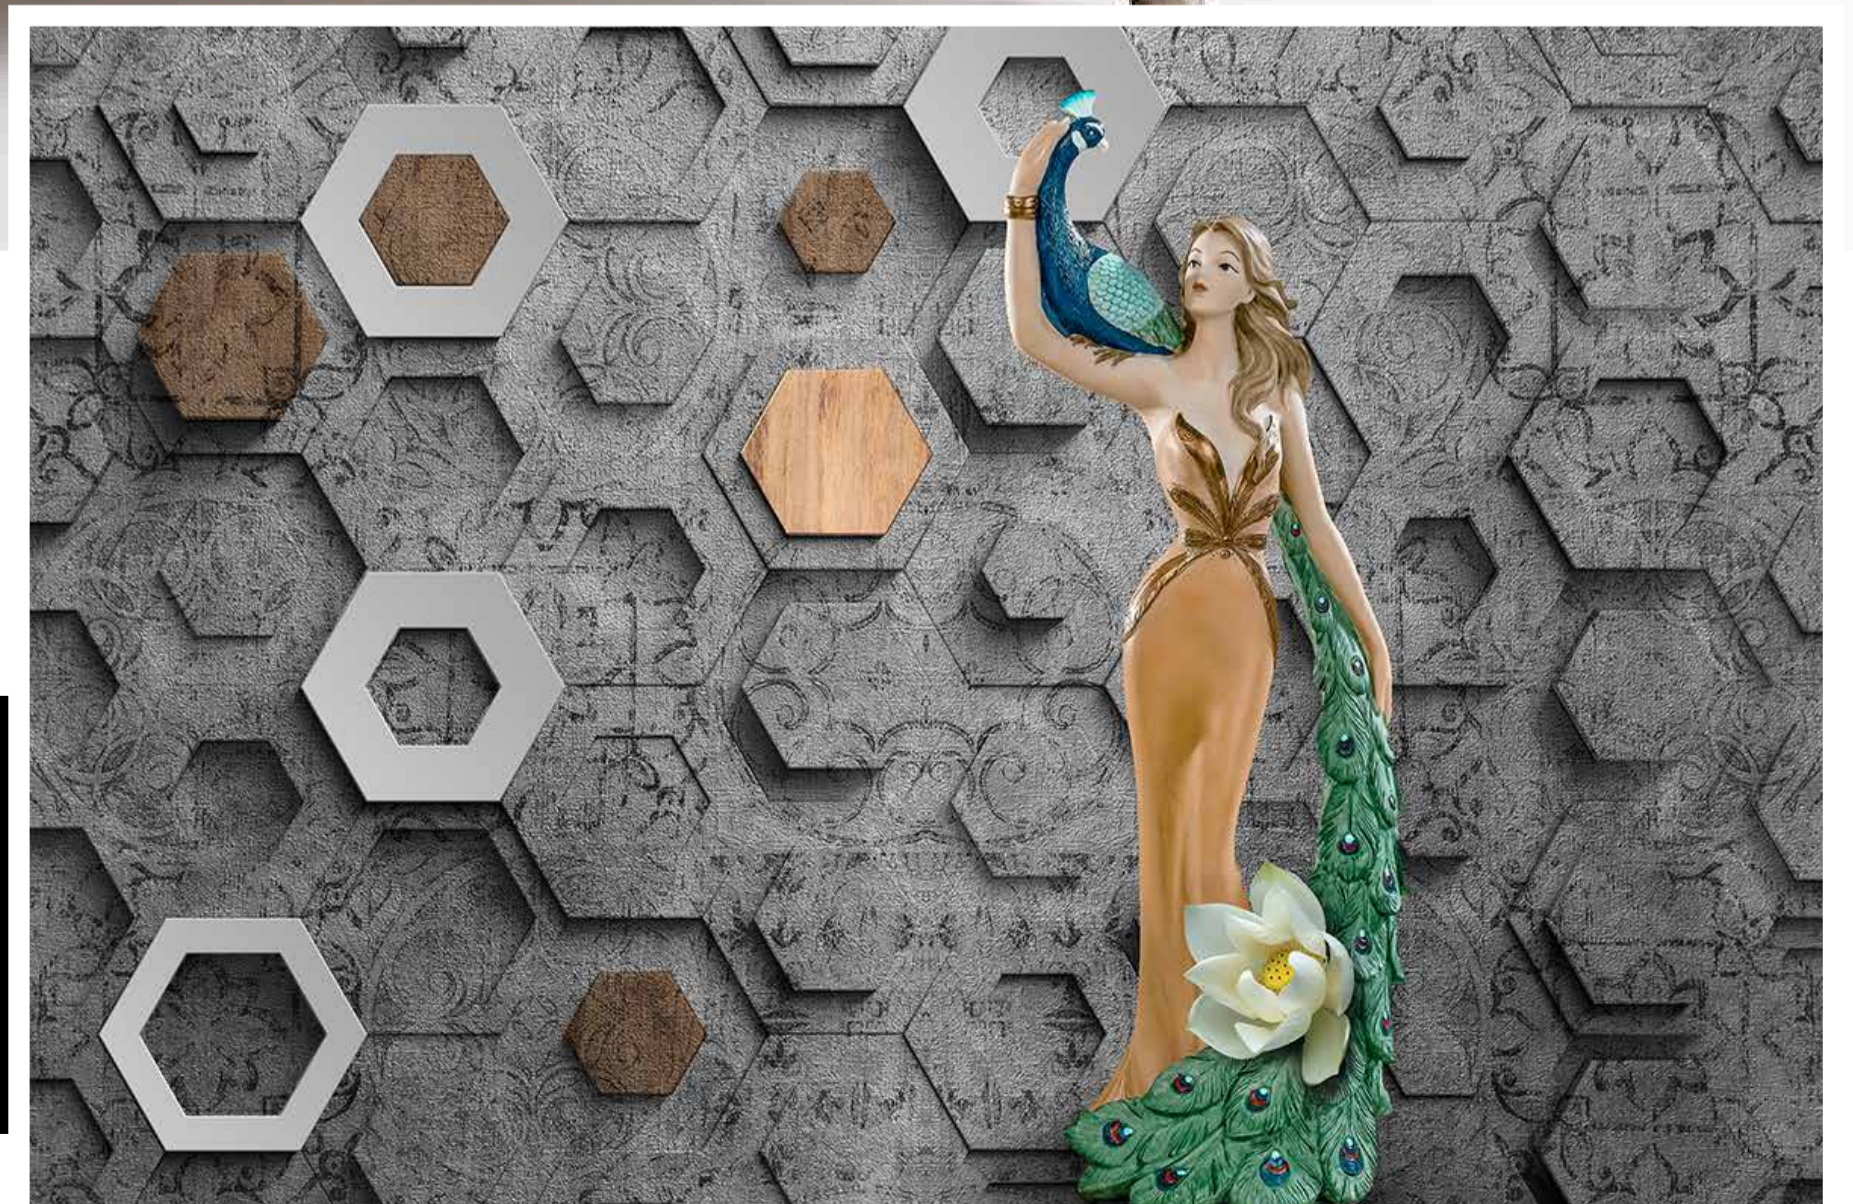

Note:

- Designs are customizable as per your wall dimensions.
- Colour can be manipulated in respect to your interior to get the perfect look.
- Original print may slightly differ from the preview above.

SW-076