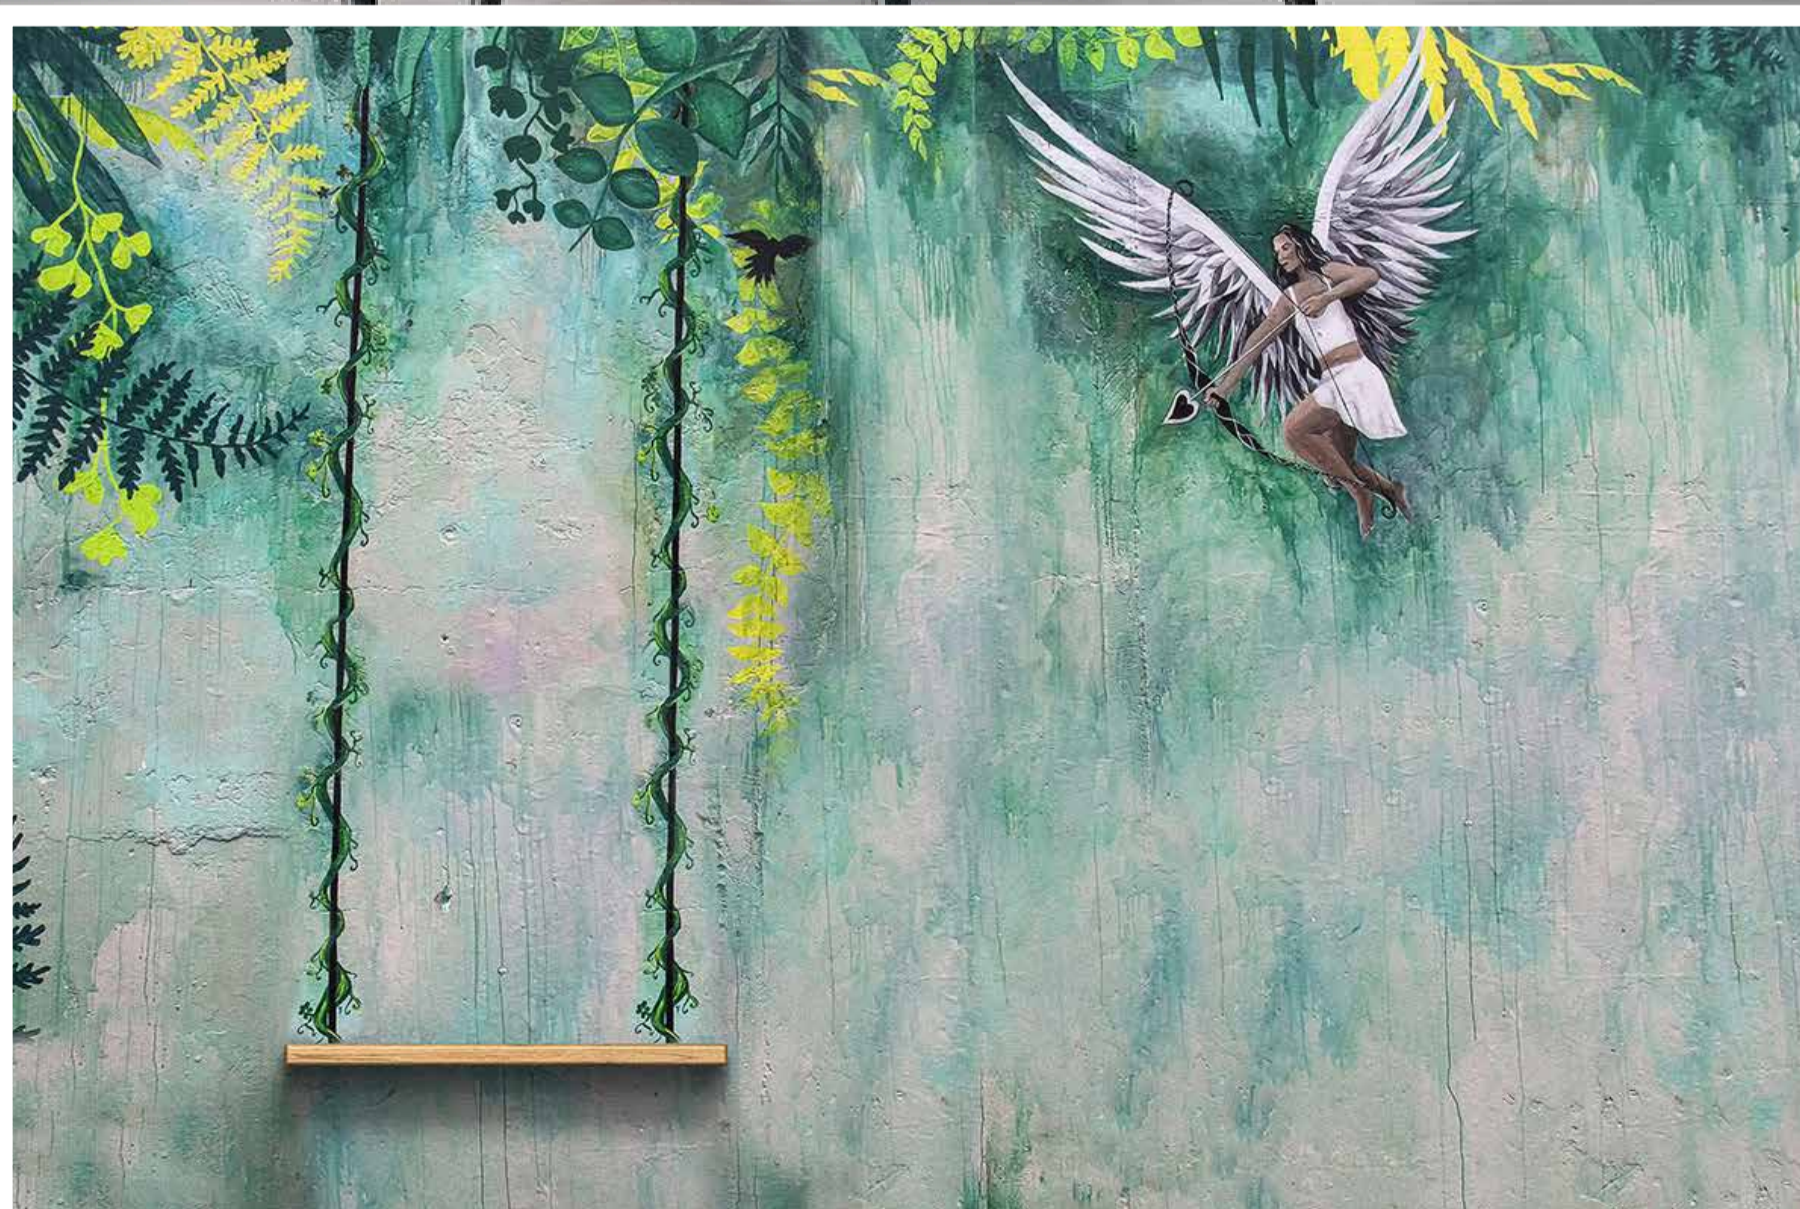

Note:

- Designs are customizable as per your wall dimensions.
- Colour can be manipulated in respect to your interior to get the perfect look.
- Original print may slightly differ from the preview above.

SW-082